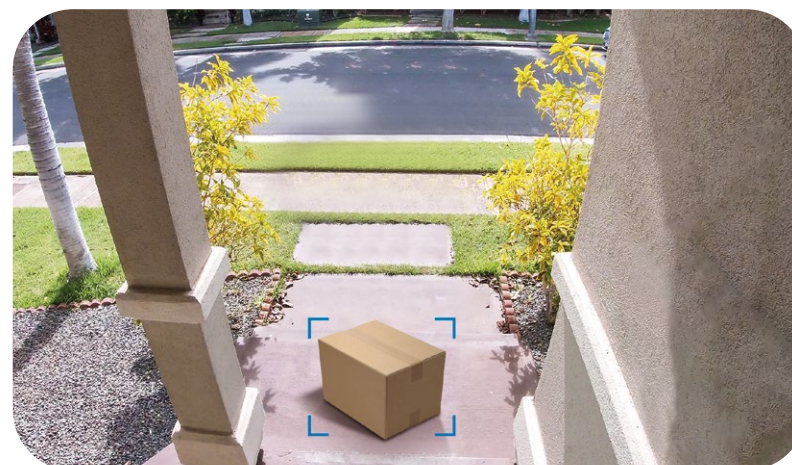

Smart AI Detection and Notification

Smart AI identifies people, pets, vehicles, and packages, notifying users as needed.